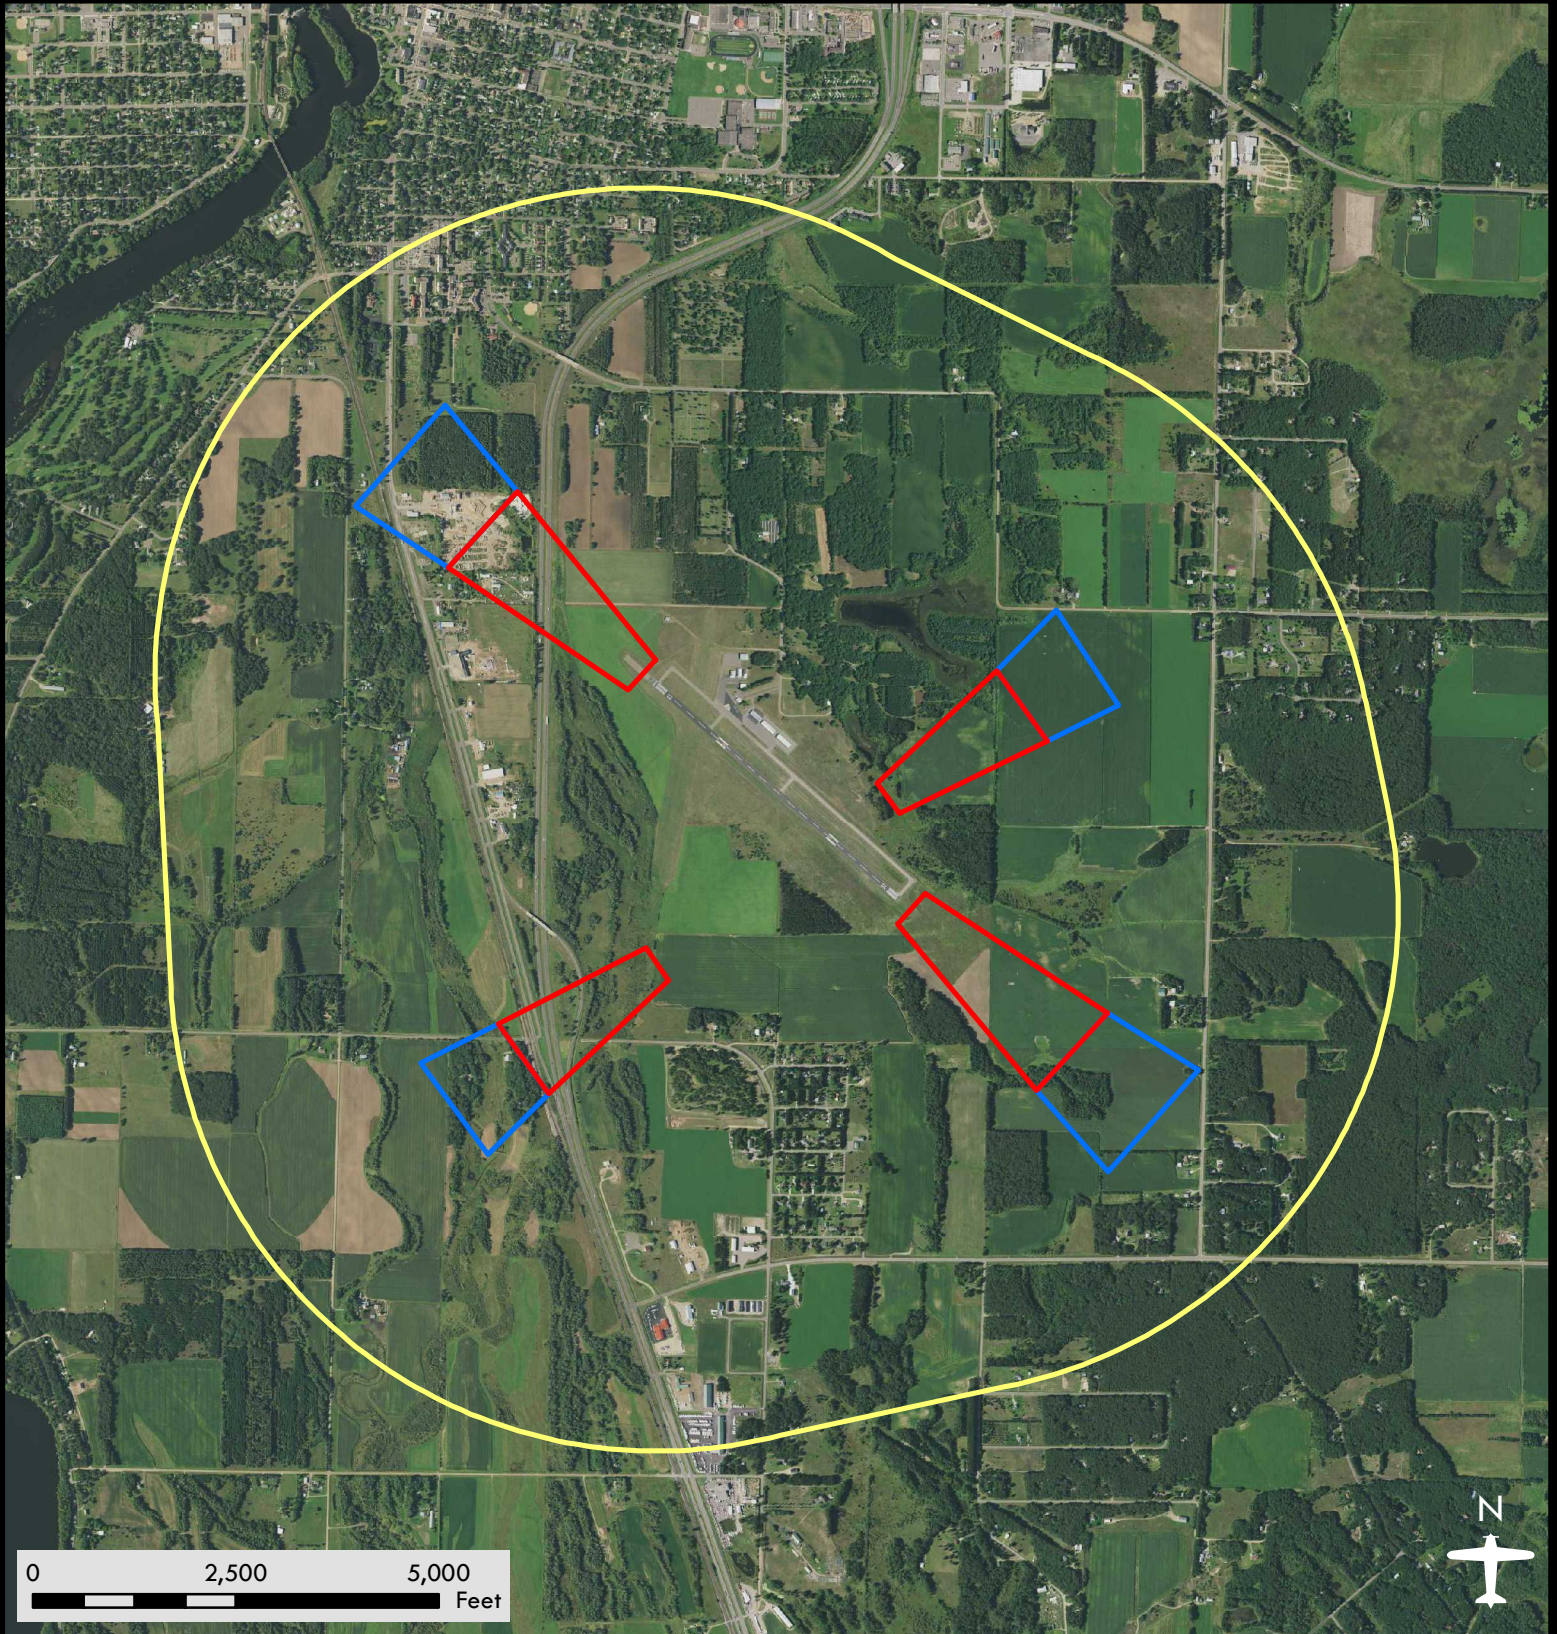

Little Falls-Morrison County Airport

Airport Safety Zones

Date: 08/08/2018

Legend

-  Zone A
-  Zone B
-  Zone C

DISCLAIMER: This is not an official zoning map. To view the official map and ordinance for this airport, please visit the Airport Zoning Information Warehouse at <https://www.dot.state.mn.us/aero/planning/zoning-warehouse.html>. The State of Minnesota makes no representations or warranties expressed or implied, with respect to the reuse of the data provided herewith regardless of its format or the means of its transmission. There is no guarantee or representation to the user as to the accuracy, currency, suitability, or reliability of this data for any purpose. The user accepts the data "as is." The State of Minnesota assumes no responsibility for loss or damage incurred as a result of any user's reliance on this data. All maps and other material provided herein are protected by copyright. Permission is granted to copy and use the materials herein.